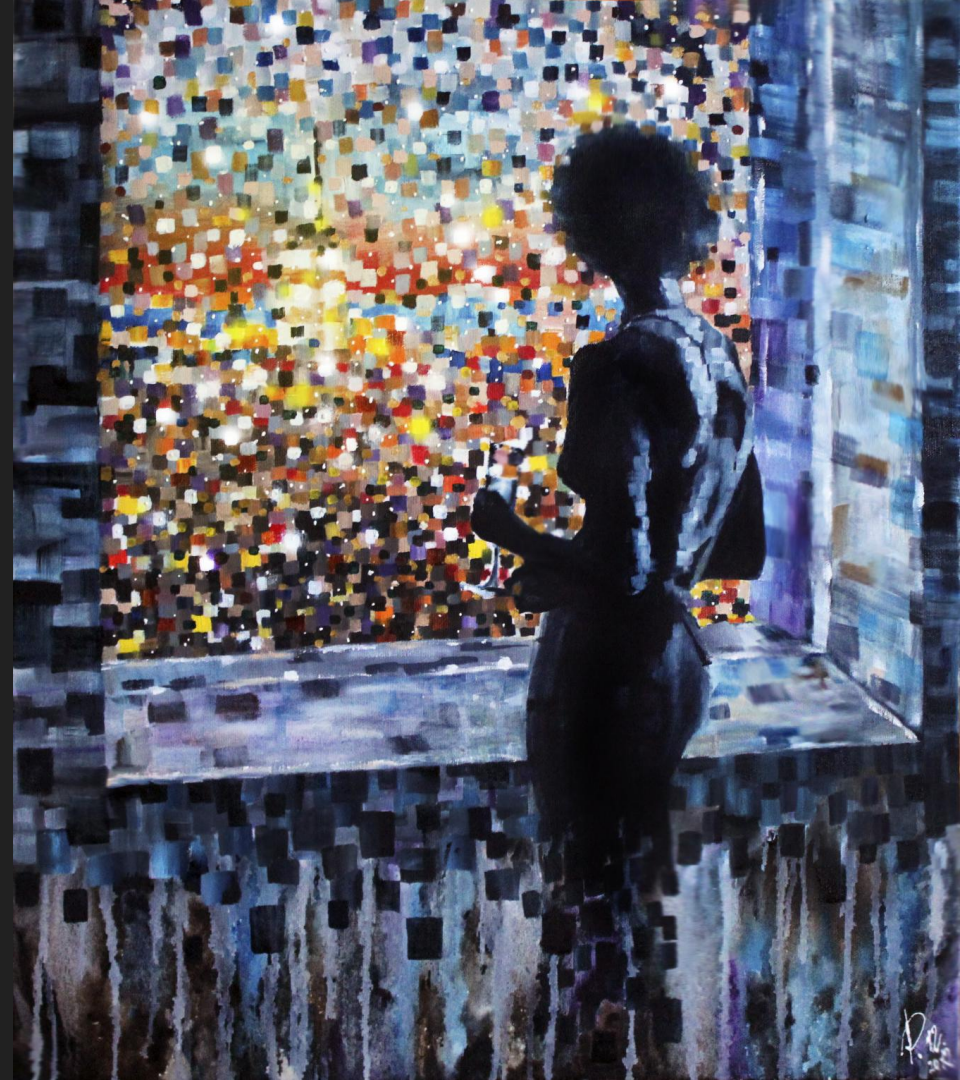

PETRA RUBAR

CONCEPTUAL
ARTIST

PORTFOLIO

PAINTINGS

IDENTITY
OF SENSUALITY

110 X 110 CM
OIL, CANVAS

NO RAIN - NO
FLOWERS

110 X 110 CM
OIL, CANVAS

THE
PEONIES

110 X 110 CM
OIL, CANVAS

KINESTHETIC
COMPATIBILITY

110 X 110 CM
OIL, CANVAS

ALL WE HAVE IS

NOW

110 X 110 CM
OIL, CANVAS

CLEAR
FLAVOUR

110 X 110 CM
OIL, CANVAS

WARRIOR
OF LIGHT

90 X 90 CM
OIL, CANVAS

NOTHING
EXCEPT...

90 X 80 CM
OIL, CANVAS

THE GARDEN
OF RIGHT QUESTIONS

110 X 110 CM
OIL, CANVAS

PORCELAIN
TRUST

35 X 35 CM
OIL, CANVAS

ENSHROUDING
FLAVOUR

90 X 90 CM
OIL, CANVAS

SEISMIC
DEPENDENCY

90 X 90 CM
OIL, CANVAS

A TOOL

FOR SATISFYING
AESTHETIC NEEDS.
USE STRICTLY BY
APPOINTMENT.

90 X 90 CM
OIL, CANVAS