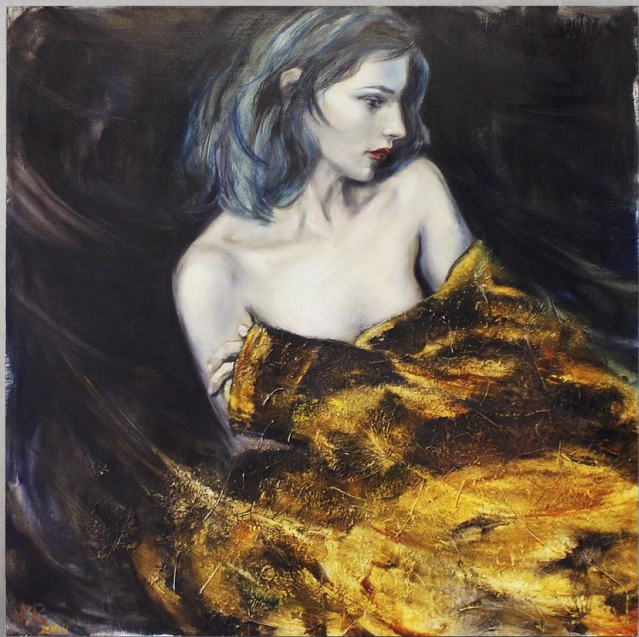

PETRA RUBAR

CONCEPTUAL
ARTIST

PORTFOLIO

PAINTINGS

IDENTITY
OF SENSUALITY

110 X 110 CM
OIL, CANVAS

NO RAIN - NO
FLOWERS

110 X 110 CM
OIL, CANVAS

35 X 35 CM
OIL, CANVAS

ENSHROUDING
FLAVOUR

90 X 90 CM
OIL, CANVAS

SEISMIC
DEPENDENCY

90 X 90 CM
OIL, CANVAS

A TOOL

FOR SATISFYING
AESTHETIC NEEDS.
USE STRICTLY BY
APPOINTMENT.

90 X 90 CM
OIL, CANVAS

110 X 110 CM
OIL, CANVAS

INNER

POTENCIAL

90 X 90 CM
OIL, CANVAS

DIVE INTO
A TRANCE

110X60, 200X130, 70X110 CM
OIL, CANVAS

P. Libe 08.2019

**SWAN.
SILENCE.**

170 X 120 (2) CM
OIL, CANVAS

P. Libe 08.2019

INFINITY
SIGNATURE
130X130(2), 130X30 CM
OIL, CANVAS

QUOTING THE
IMPRESSION

90 X 90 (2) CM
OIL, CANVAS

LIFE IS
TEMPORARY

110X110 (2), 110X25 CM
OIL, CANVAS

KINESTHETIC
FIDELITY