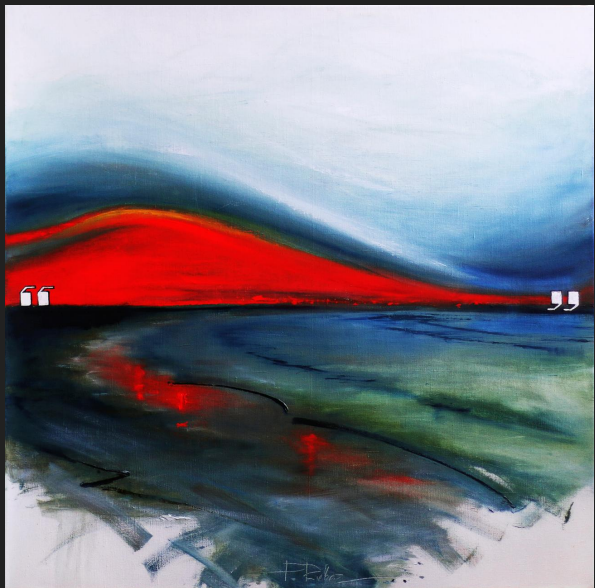

PETRA RUBAR

CONCEPTUAL
ARTIST

PORTFOLIO

PAINTINGS

IDENTITY
OF SENSUALITY

110 X 110 CM
OIL, CANVAS

NO RAIN - NO
FLOWERS

110 X 110 CM
OIL, CANVAS

35 X 35 CM
OIL, CANVAS

ENSHROUDING
FLAVOUR

90 X 90 CM
OIL, CANVAS

SEISMIC
DEPENDENCY

90 X 90 CM
OIL, CANVAS

A TOOL

FOR SATISFYING
AESTHETIC NEEDS.
USE STRICTLY BY
APPOINTMENT.

90 X 90 CM
OIL, CANVAS

110 X 110 CM
OIL, CANVAS

INNER

POTENCIAL

90 X 90 CM
OIL, CANVAS

DIVE INTO
A TRANCE

110X60, 200X130, 70X110 CM
OIL, CANVAS

P. Libe 08.2019

**SWAN.
SILENCE.**

170 X 120 (2) CM
OIL, CANVAS

P. Libe 08.2019

INFINITY
SIGNATURE
130X130(2), 130X30 CM
OIL, CANVAS

QUOTING THE
IMPRESSION

90 X 90 (2) CM
OIL, CANVAS

LIFE IS
TEMPORARY

110X110 (2), 110X25 CM
OIL, CANVAS

KINESTHETIC
FIDELITY